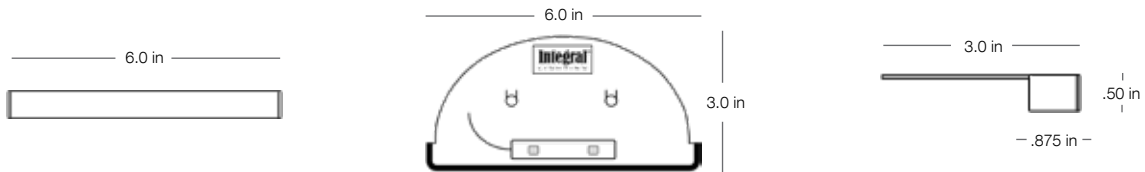

## Construction

- > Dimensions 6" width x .5" height x 3" depth
- > Stainless steel 20g alloy 304
- > Unibody construction
- > Integrated cleats for easy retrofits
- > Lifetime Limited Warranty
- > C/US UL Listed 1838 Low Voltage Landscape Lighting

## Dimensions

dimensions are approximate